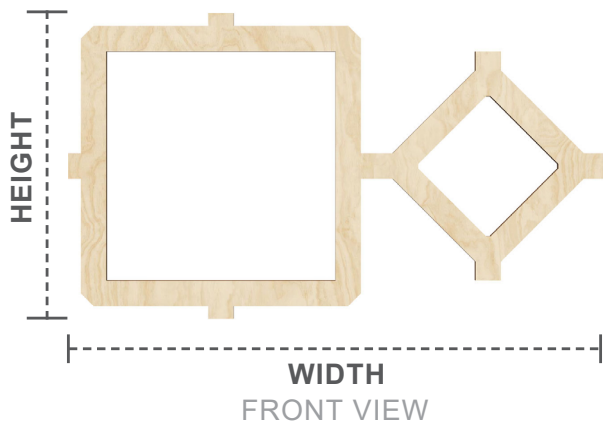

# STAIN GRADE 2-PIECE WOOD FRETWORK

STYLE

**ARCADIA**

40 7/8" x 23 3/8"  
**LARGE**

26 7/8" x 15 3/8"  
**MEDIUM**

19 7/8" x 11 3/8"  
**SMALL**

12 7/8" x 7 3/8"  
**EXTRA SMALL**

**PANEL CONSTRUCTION:** Wood grain veneer over substrate. 3/8" or 1/4" thickness.

**USAGE:** Commercial or residential walls & ceilings. Not suitable for areas exposed to water or for outdoor applications.